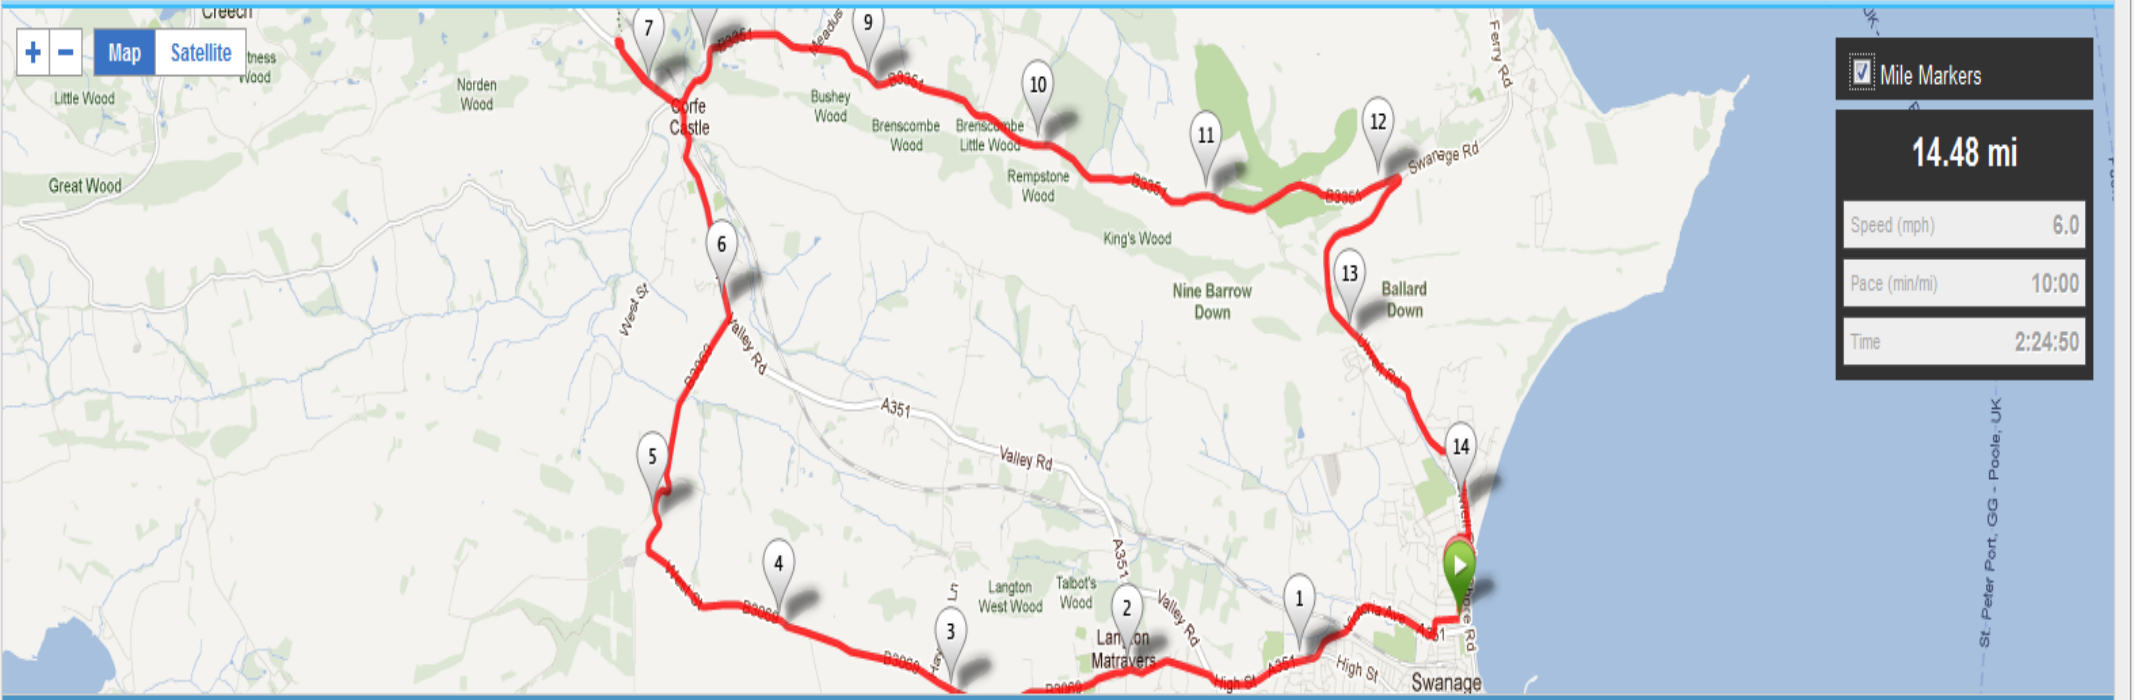

# Swanage Sprint Bike Route

Send to Device Share

Mile Markers

**14.48 mi**

Speed (mph)	6.0
Pace (min/mi)	10:00
Time	2:24:50