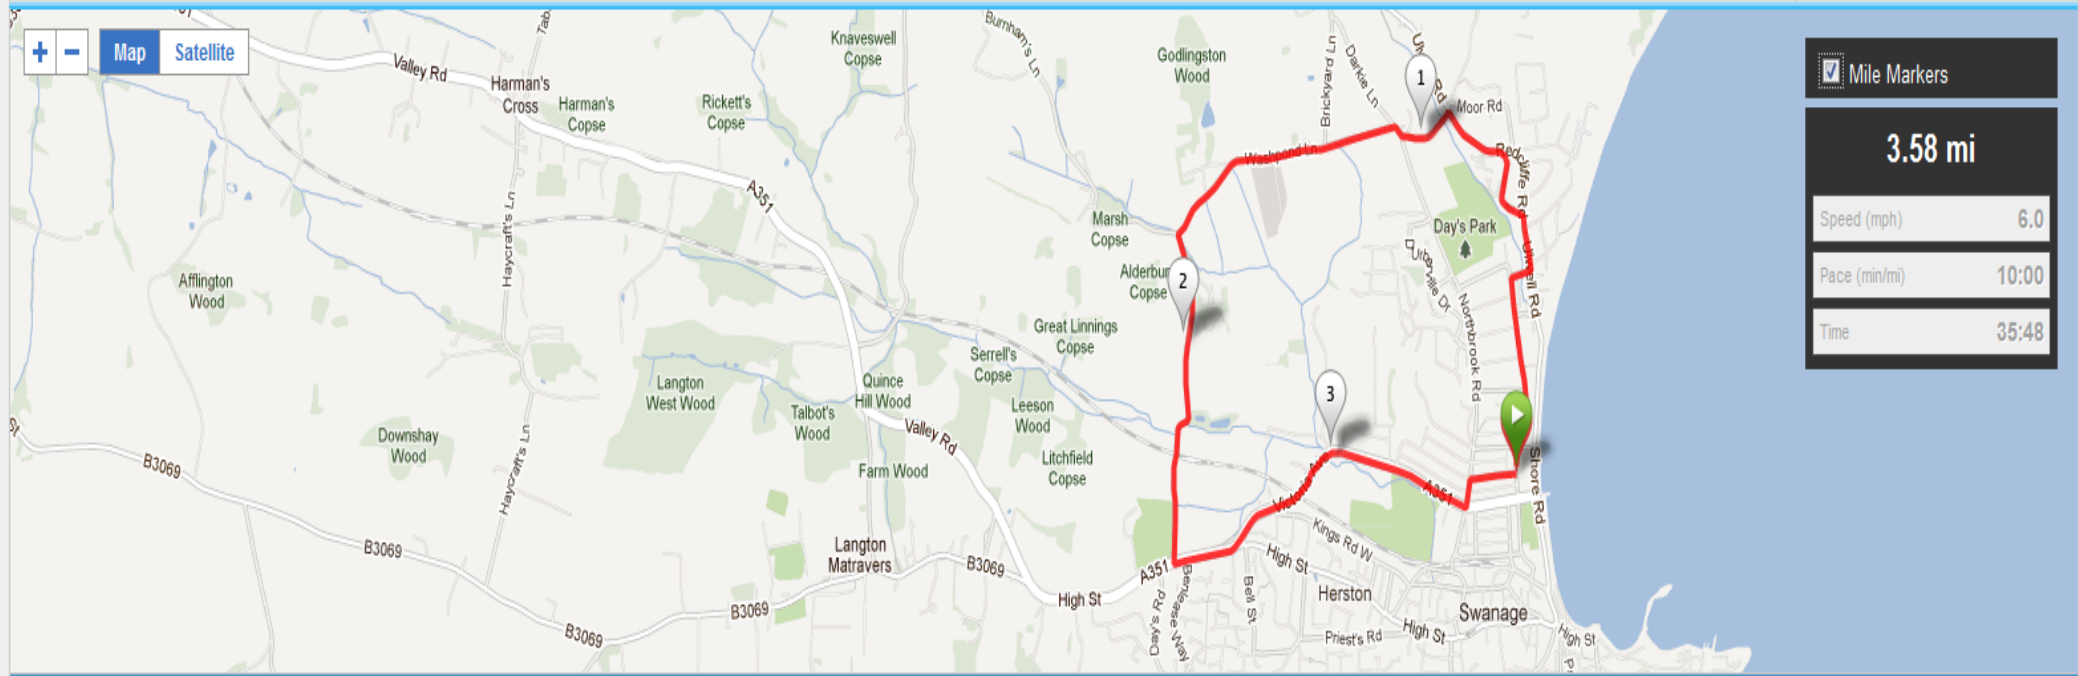

Swanage Sprint Run

    Send to Device  Share

  Map  Satellite

Mile Markers

3.58 mi

Speed (mph)	6.0
Pace (min/mi)	10:00
Time	35:48

Elevation ▾