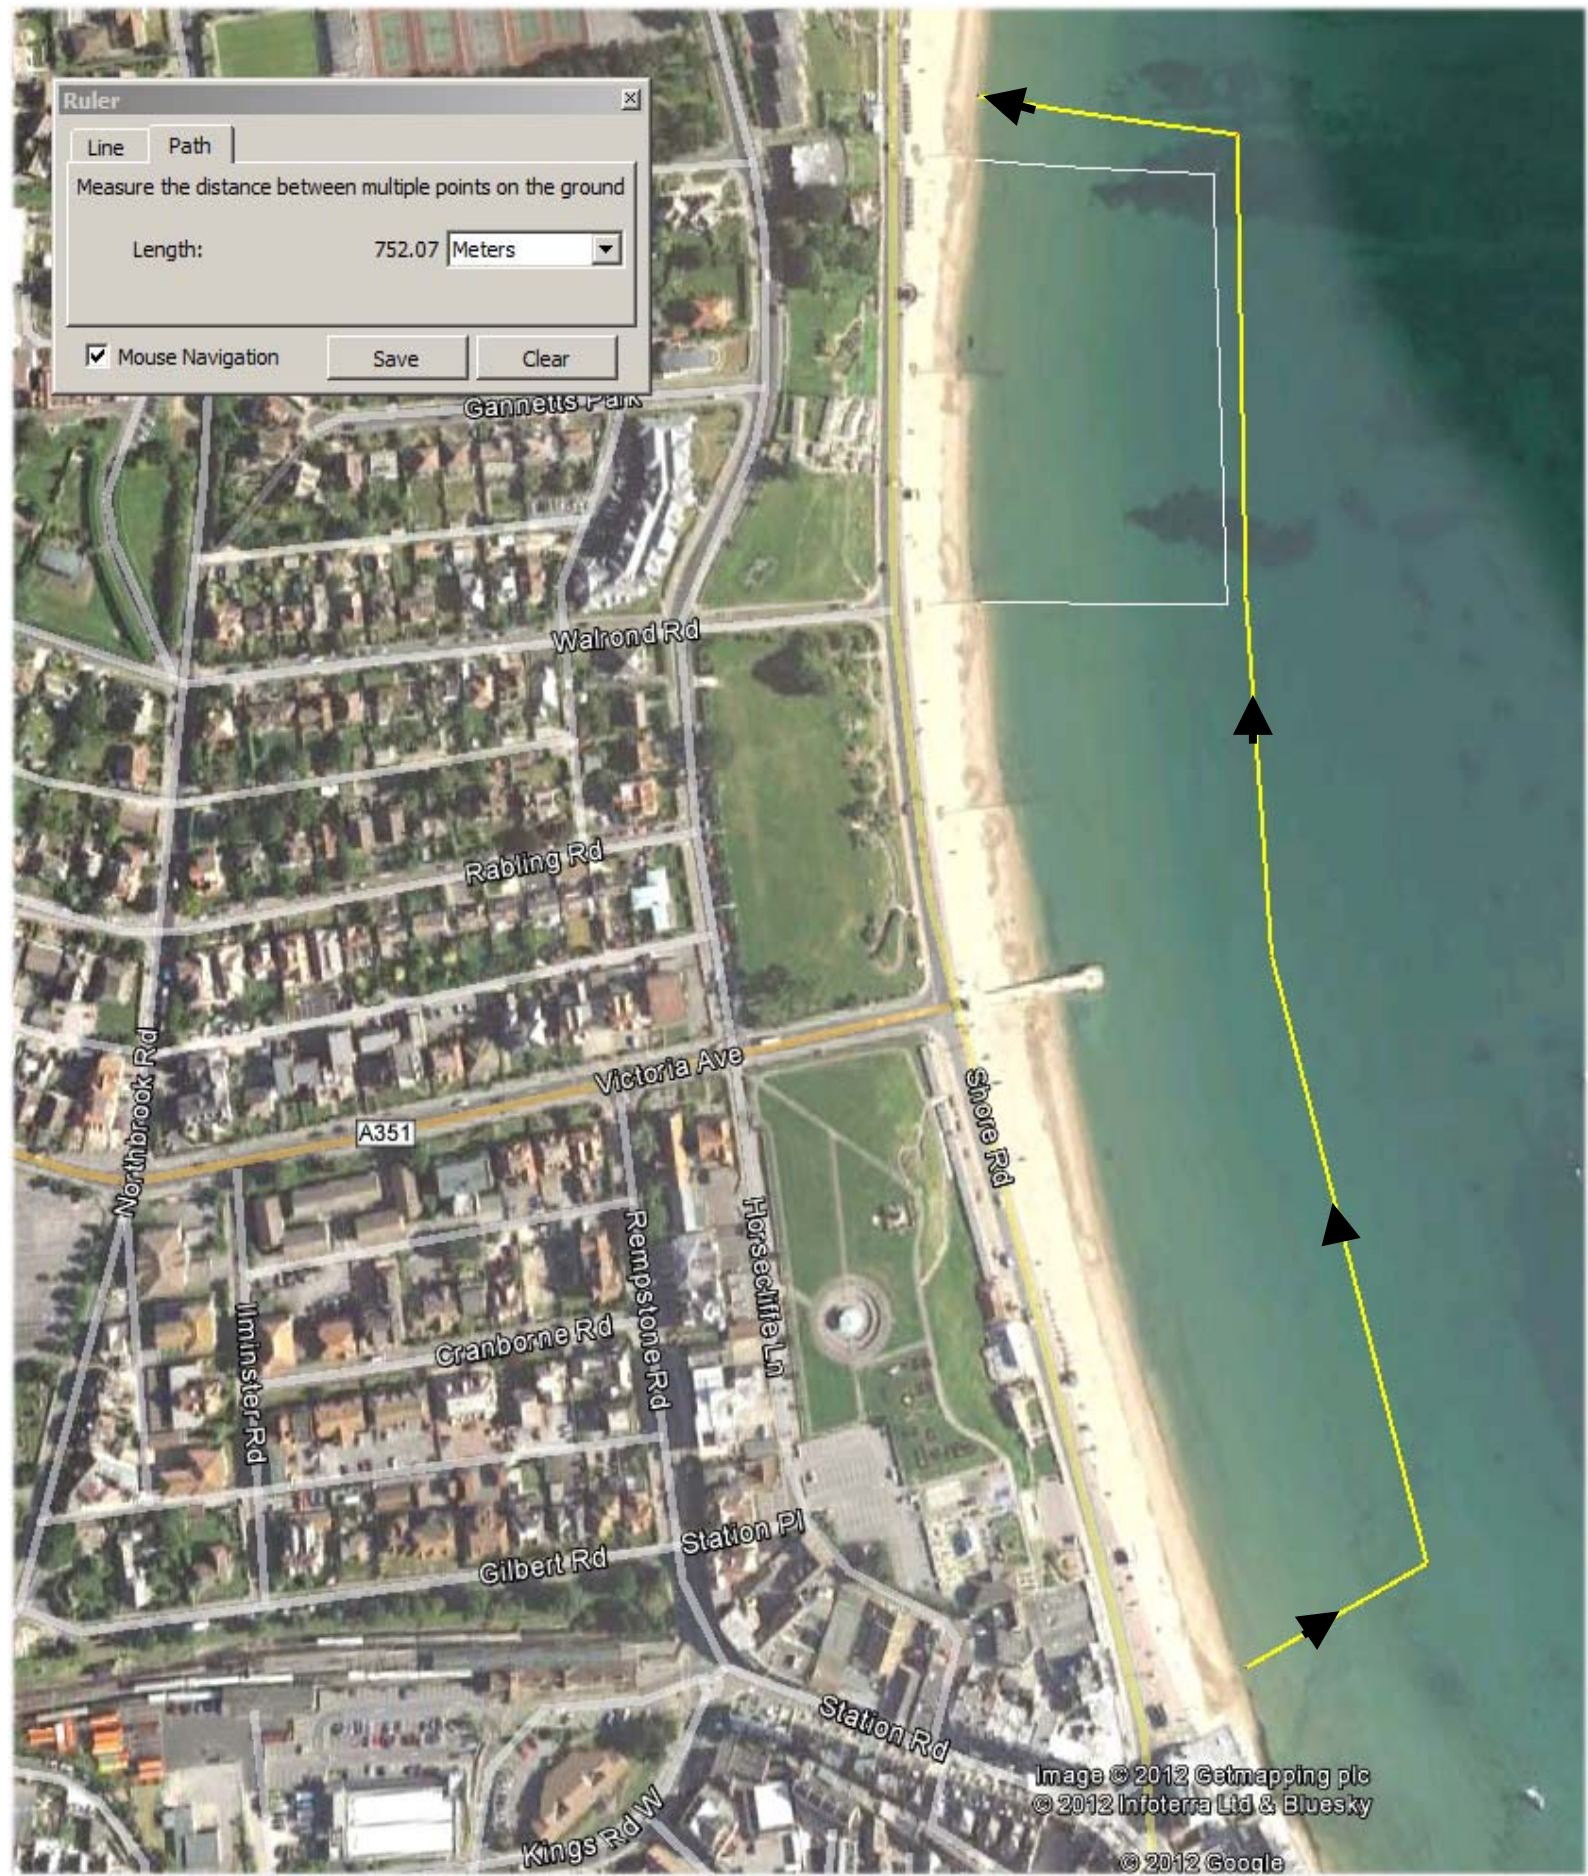

Ruler

Line Path

Measure the distance between multiple points on the ground

Length: 752.07 Meters

Mouse Navigation Save Clear

Image © 2012 Getmapping plc
© 2012 Infoterra Ltd & Bluesky
© 2012 Google